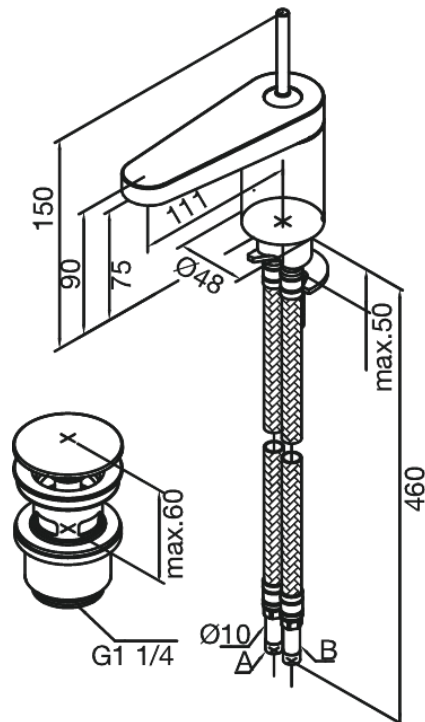

Profile

Basin Mixer

Article no.: 388470000
Finish: Chrome
Series: Profile

EAN no.: 5708516683025

Standard features:

1 handle
Ceramic cartridge
Pop up waste with click function

Product features

FM Mattsson Denmark ApS
Hvidkærvej 48, 5250 Odense SV, DK-56416218